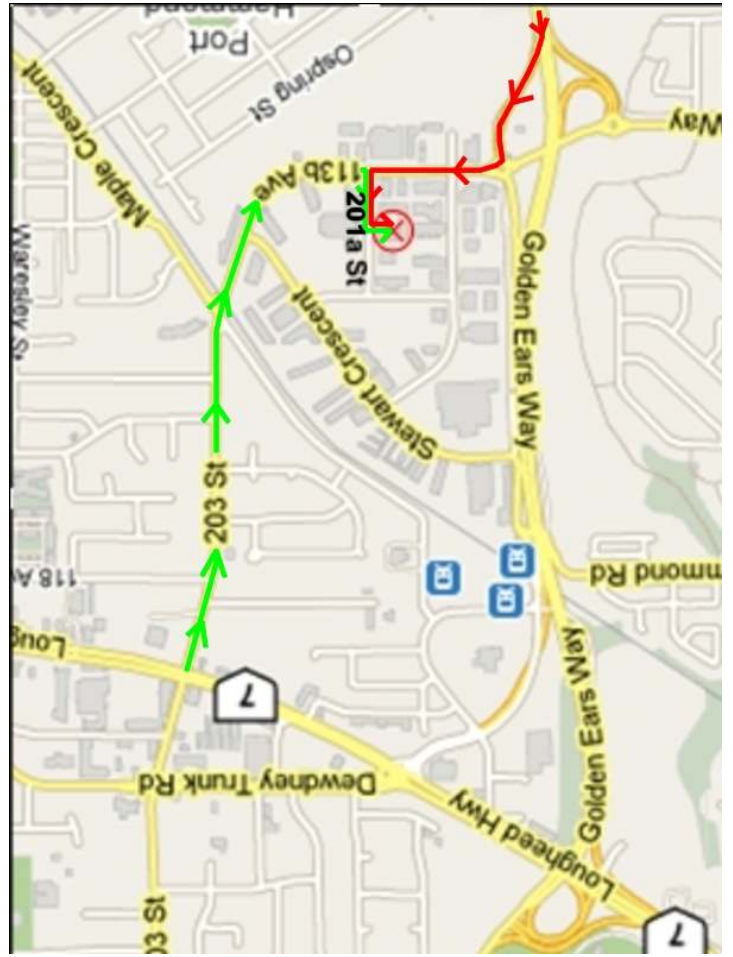

You're invited to

Birthdays Party

Date:

Time:

Place: **THE ROCK WALL**
Climbing Gym

Address: #6 - 11455 201a St.
Maple Ridge, B.C.
www.therockwall.com

R.S.V.P. By:

Phone: