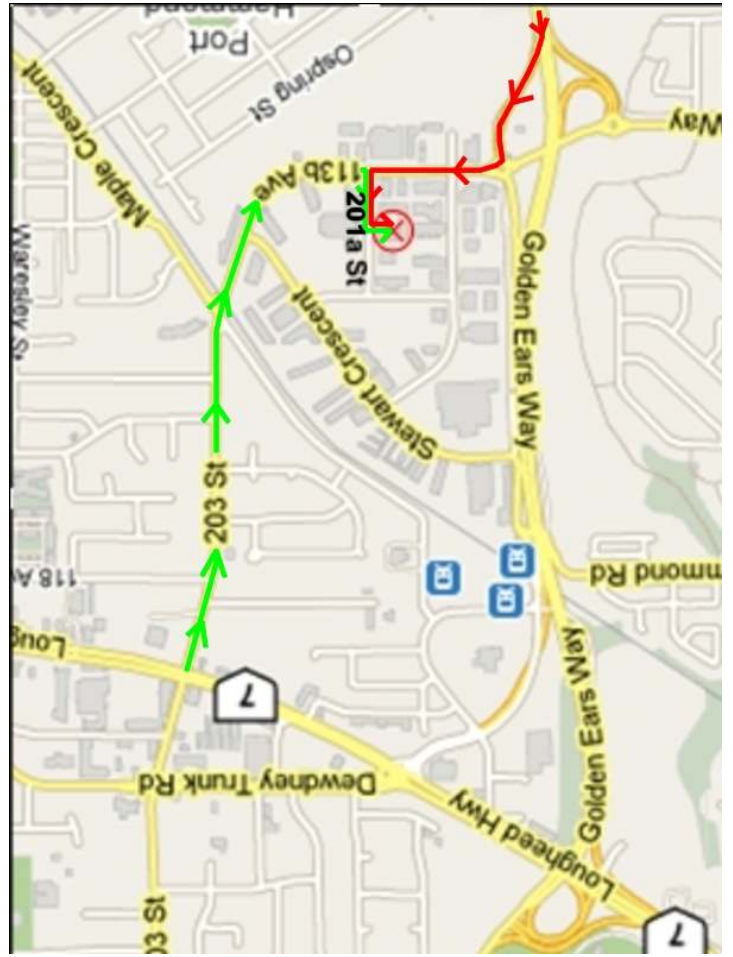

You're invited to

_____
Birthday Party

Date: _____

Time: _____

Place: **THE ROCK WALL**
Climbing Gym

Address: #6 - 11455 201a St.
Maple Ridge, B.C.
www.therockwall.com

R.S.V.P. By: _____

Phone: _____