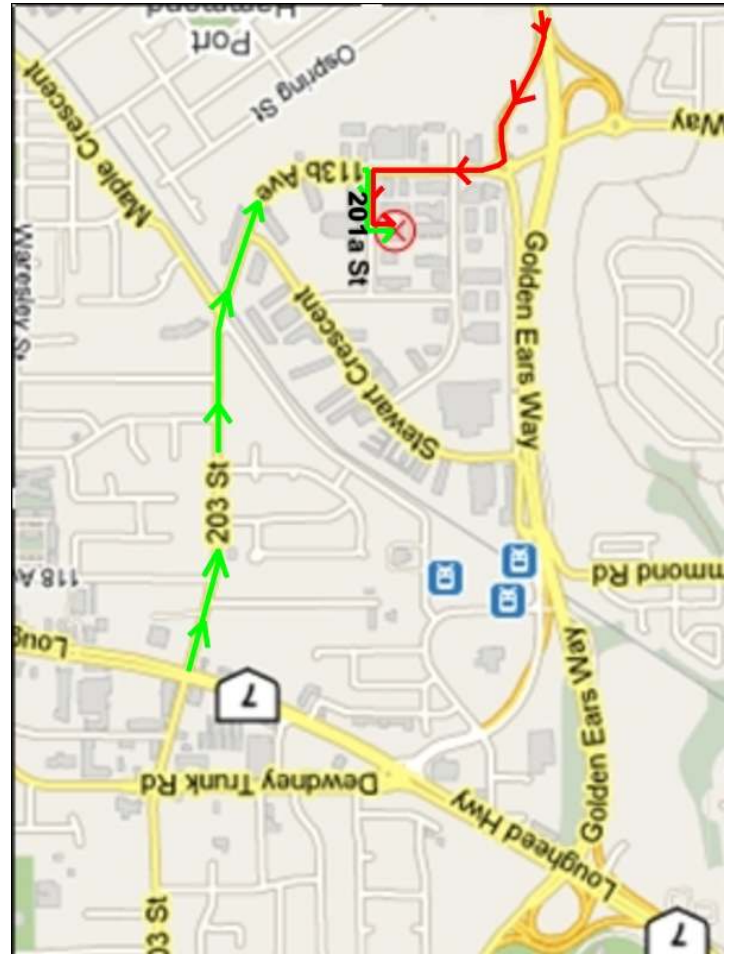

You're invited to

Birthdays Party

Date:

Time:

Place: **THE ROCK WALL**
Climbing Gym

Address: #6 - 11455 201a St.
Maple Ridge, B.C.
www.therockwall.com

R.S.V.P. By:

Phone:

Maple Ridge B.C. Canada

Birthdays Parties
Kids Programs
Family Climb
Competitive Teams

You're Invited!
ROCK CLIMBING PARTY!